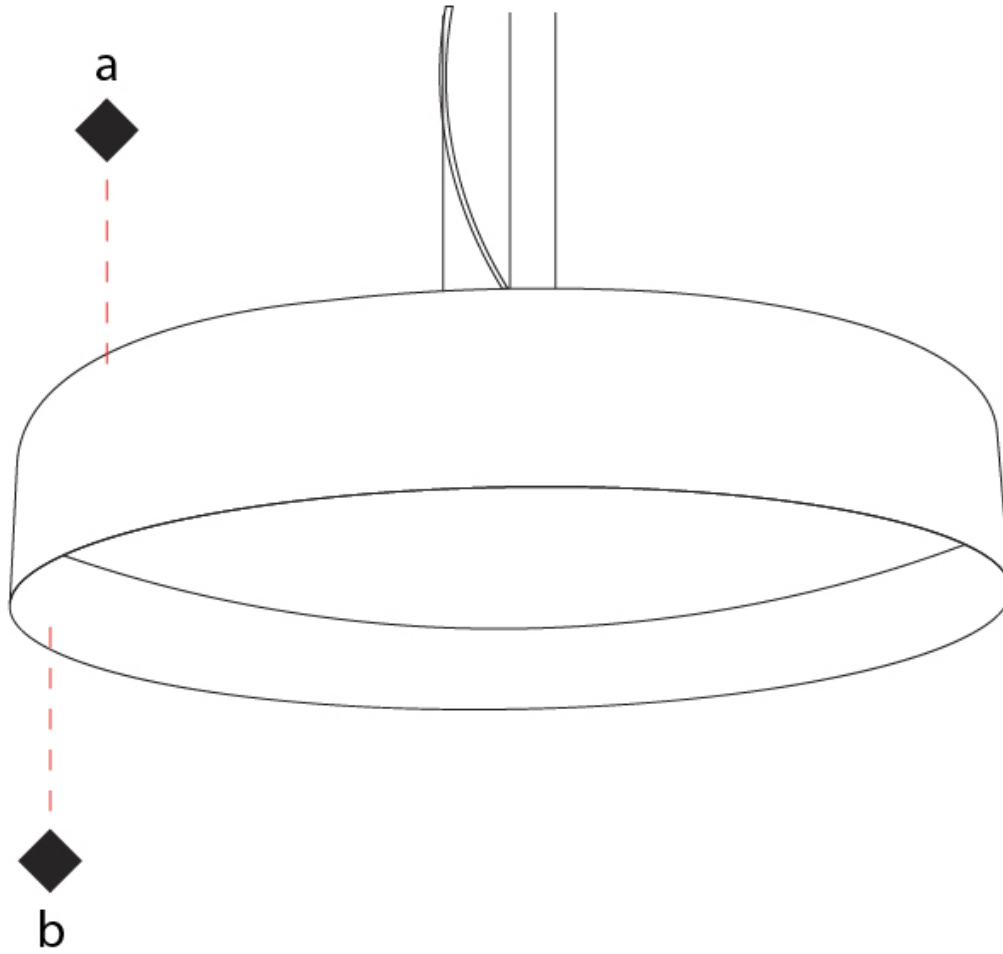

PROJECT _____

TYPE _____

SPECIFIER _____

QUANTITY _____

DATE _____