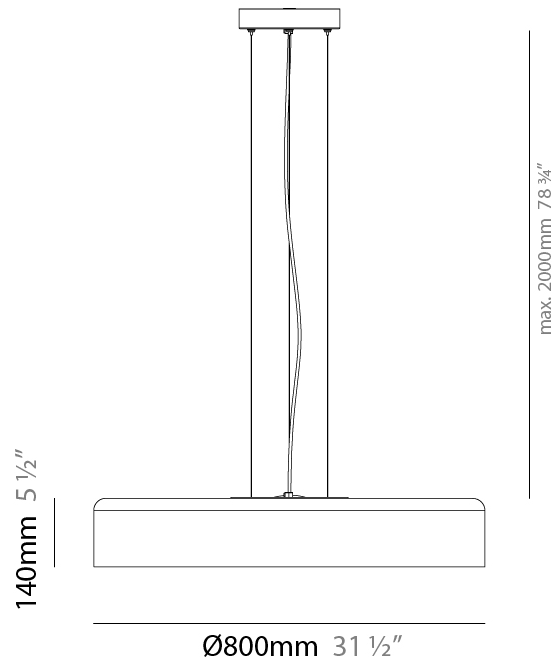

PROJECT
TYPE
SPECIFIER
QUANTITY
DATE

1. To build a product code in our configurator select the specify button on the base model # product page
2. To build a manual product code on this datasheet choose from the options listed below in blue font and add the suffix to the base model #

GENERAL

Series: Ginevra
Brand: Panzeri
Division: Design
Mounting Type: Suspension
Mounting Location: Ceiling
Subcategory: Up/Down Light

PHYSICAL

Shape: Round
Diameter (mm): 800
Diameter (in): 31 1/2
Height (mm): 140
Height (in): 5 1/2
Max. Overall Height (mm): 2140
Max. Overall Height (in): 84 1/4
Light Distribution: Direct / Indirect
Weight (kg): 11.57
Weight (lbs): 25.5
Diffuser: Polycarbonate - micro-prism
Fixture Finish: [MBG / WHG](#)
Fixture Material: Aluminum
Cable Details: 2200mm Transparent PVC power cable
Upon Request: Rigid Stem (Direct Light Only)

ELECTRICAL

Lamp Type: LED
Input Wattage (W): 93.25
Total Output Wattage (W): 68.8 / 8.3
Dimming: Tri-Mode (Non-Dimming and Phase Dimming (120Vac only) and 0-10V Dimming)
Driver Included: Yes
Driver Location: Integrated
Driver Type: Constant Current - Universal
Driver Class: Class 2
Input Voltage (V): 120 - 277
Constant Current (MA): 700 / 250

LED

Color Temperature (°K): 3000
Max. Delivered Lumen (lm): 7782
CRI: >90 CRI
Efficiency (%): 63.996
Lamp Life (hrs): 60000

OPTICAL

RATINGS AND CERTIFICATIONS

Certified By: Certified for North American Standards
IP rating: IP20