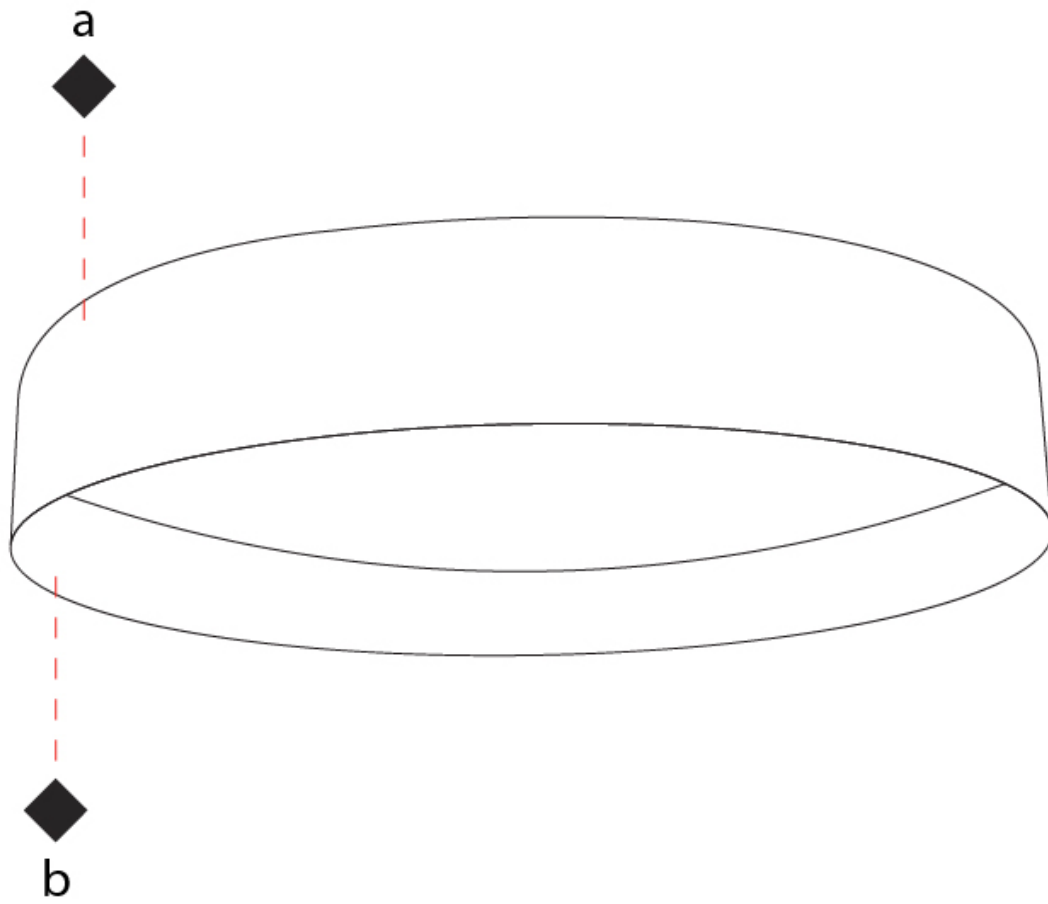

D82349-

PROJECT _____

TYPE _____

SPECIFIER _____

QUANTITY _____

DATE _____

D