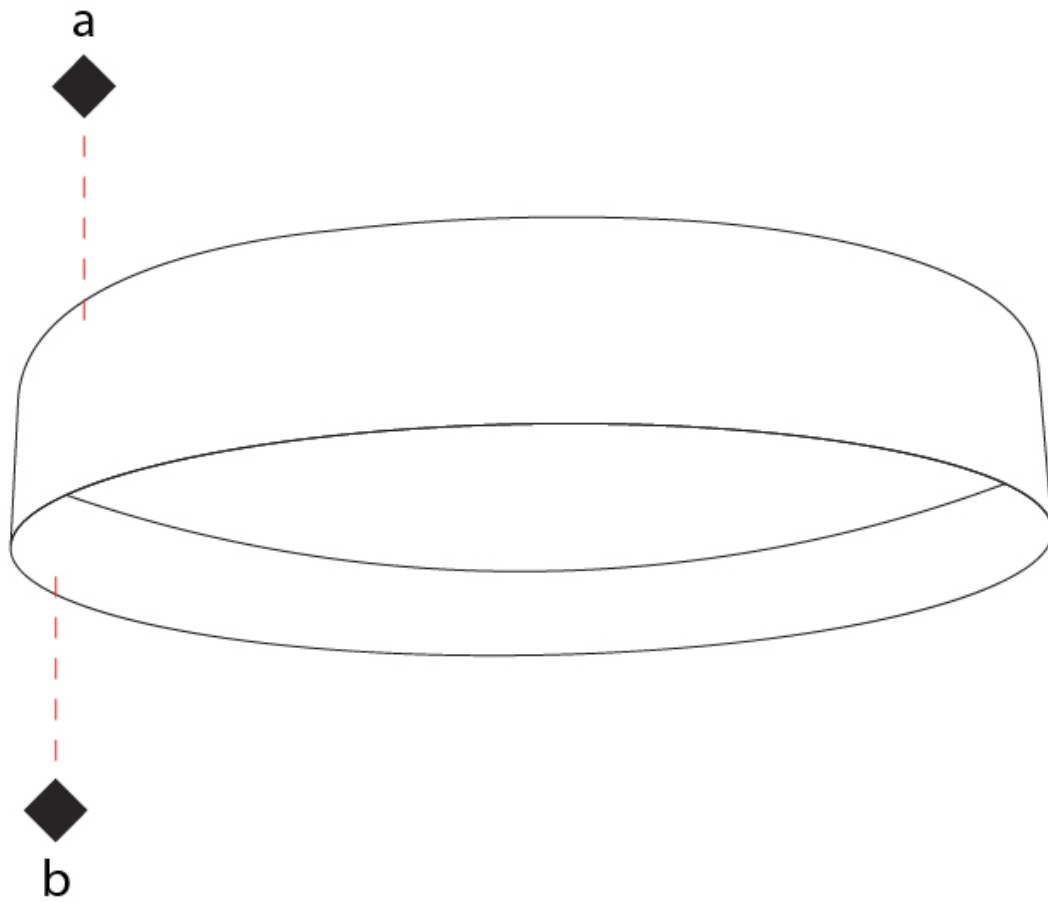

D82326-

PROJECT _____

TYPE _____

SPECIFIER _____

QUANTITY _____

DATE _____